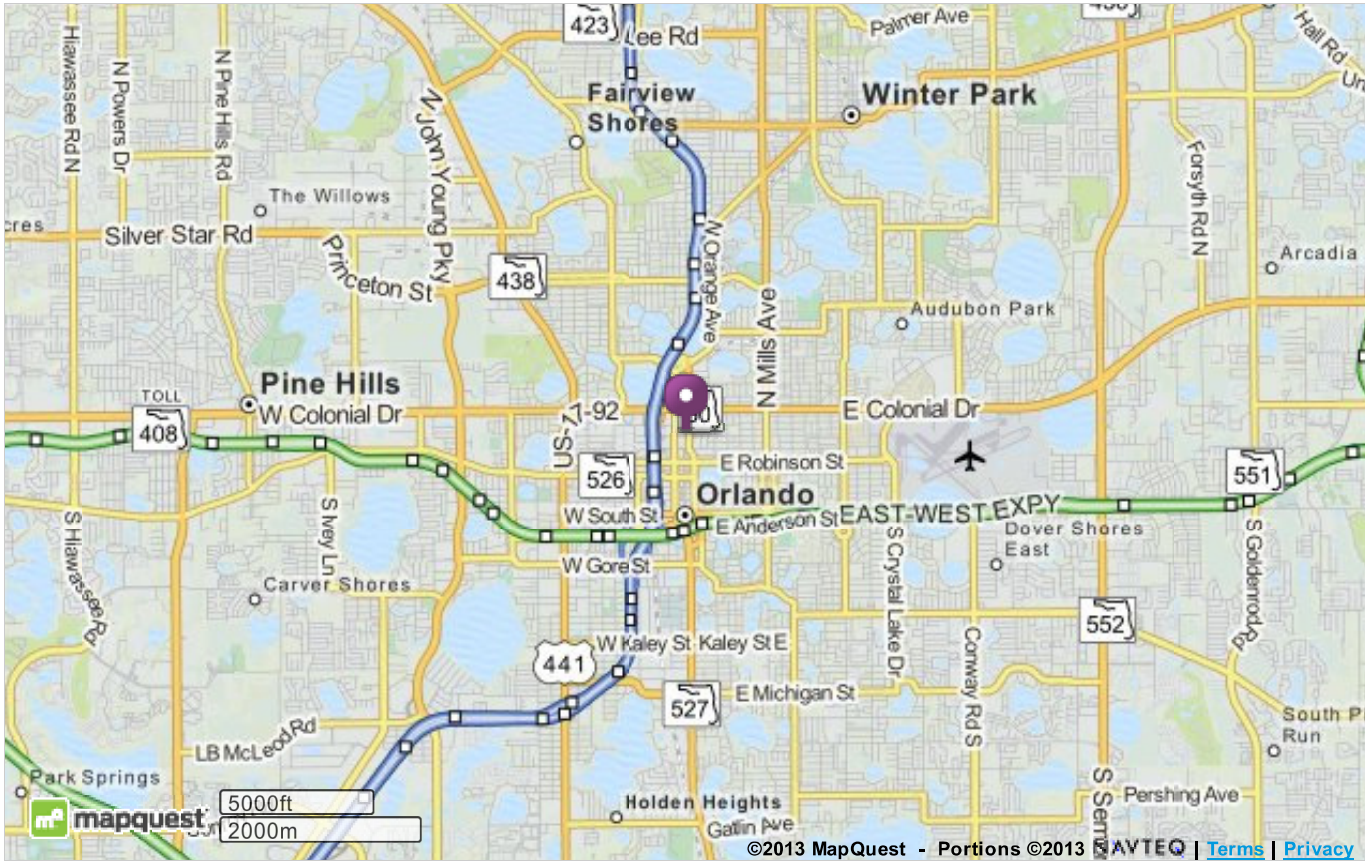

Map of:
75 E Amelia St
Orlando, FL 32801-1320

Notes

FREE NAVIGATION APP
SELECT: IPHONE ANDROID

Enter your mobile number

©2013 MapQuest, Inc. Use of directions and maps is subject to the MapQuest Terms of Use. We make no guarantee of the accuracy of their content, road conditions or route usability. You assume all risk of use. [View Terms of Use](#)